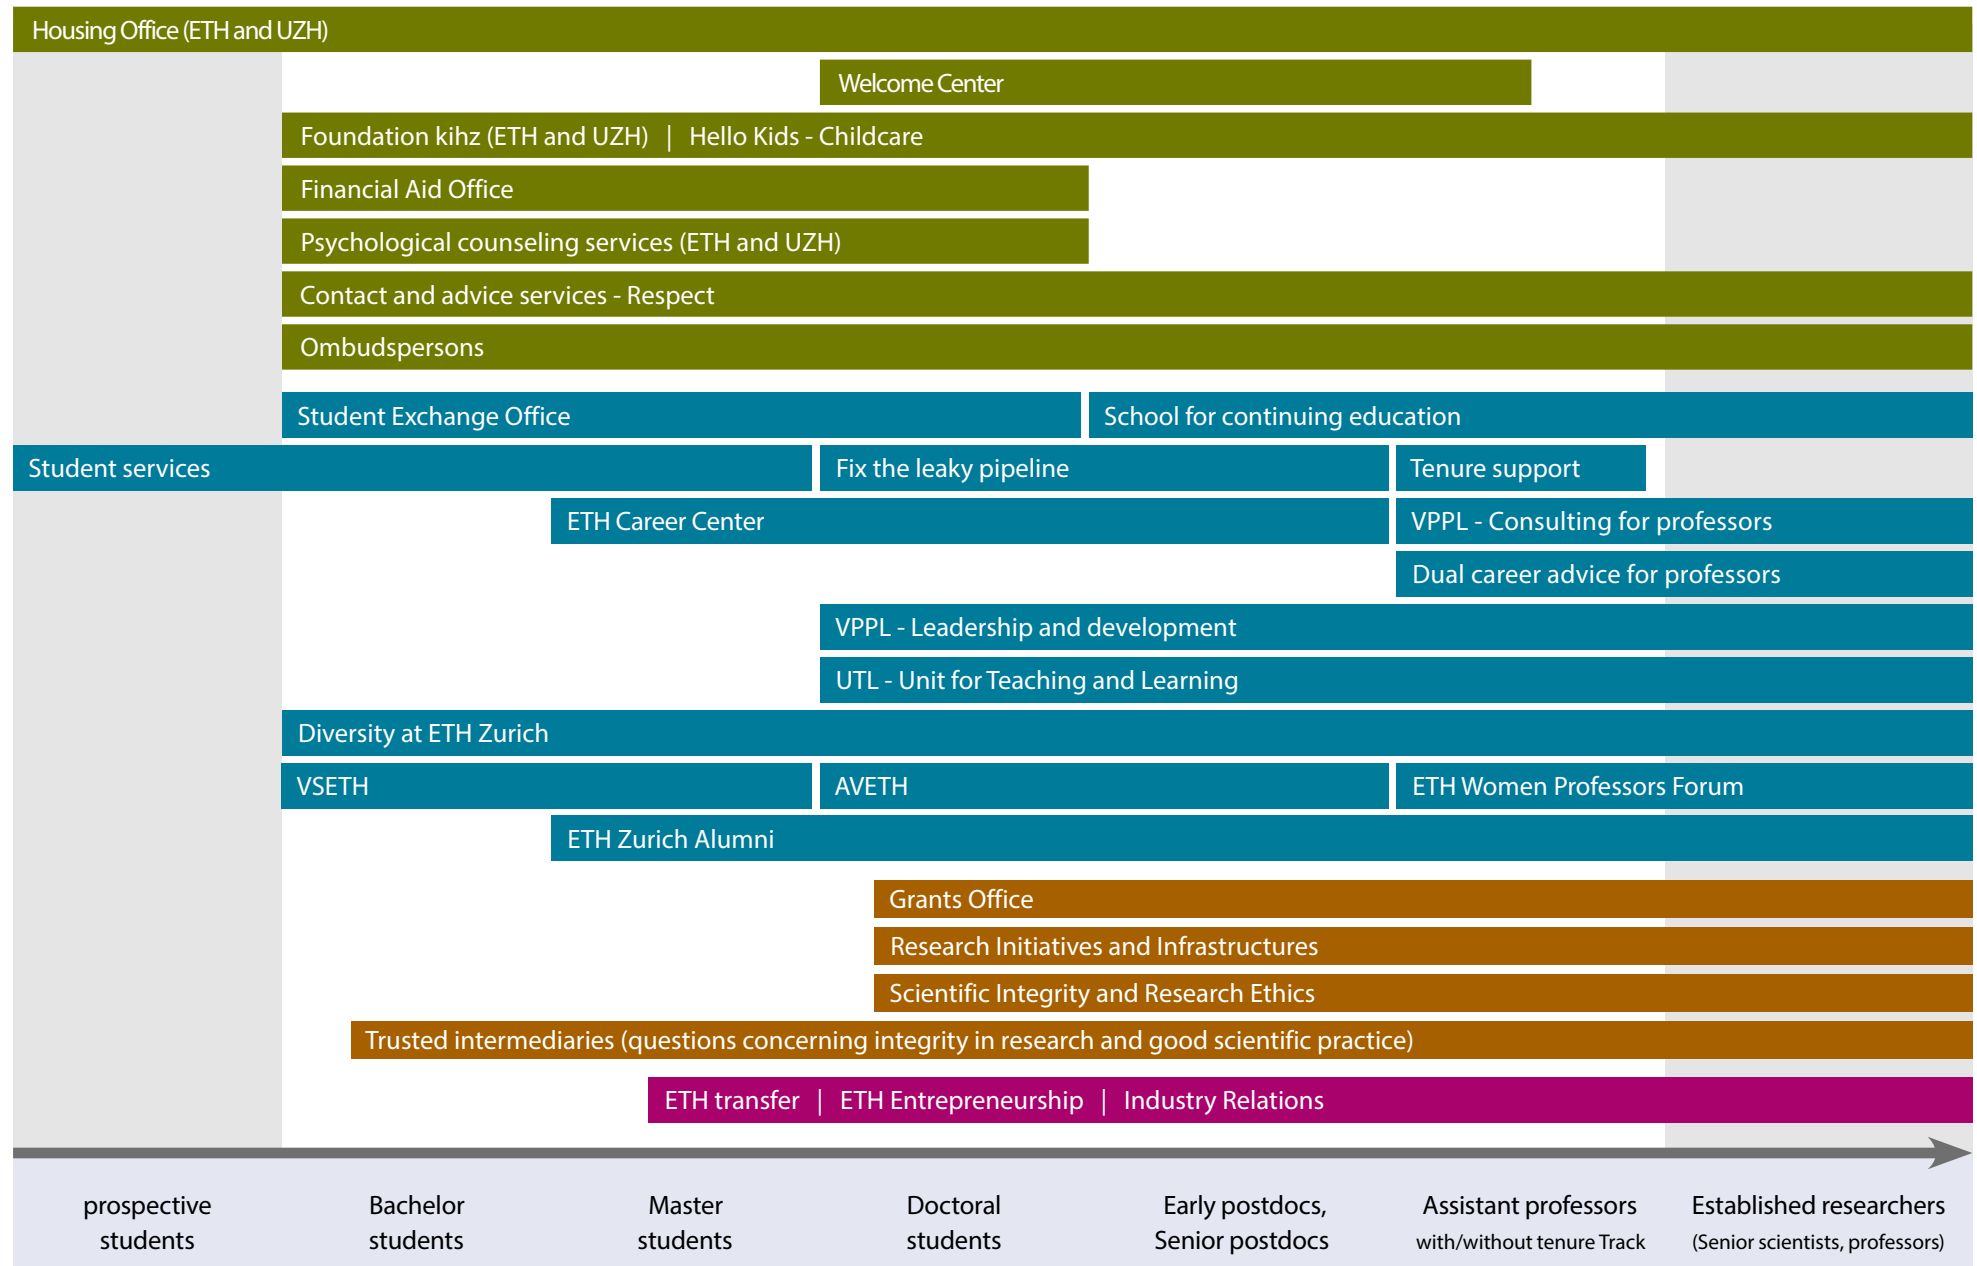

# Support offered at ETH Zurich for studies and scientific careers

[www.ethz.ch/support-services-studies-careers](http://www.ethz.ch/support-services-studies-careers)

Timeline

Support for personal matters

Support and associations for studies, scientific and other careers

Support for research

Support for tech transfer issues